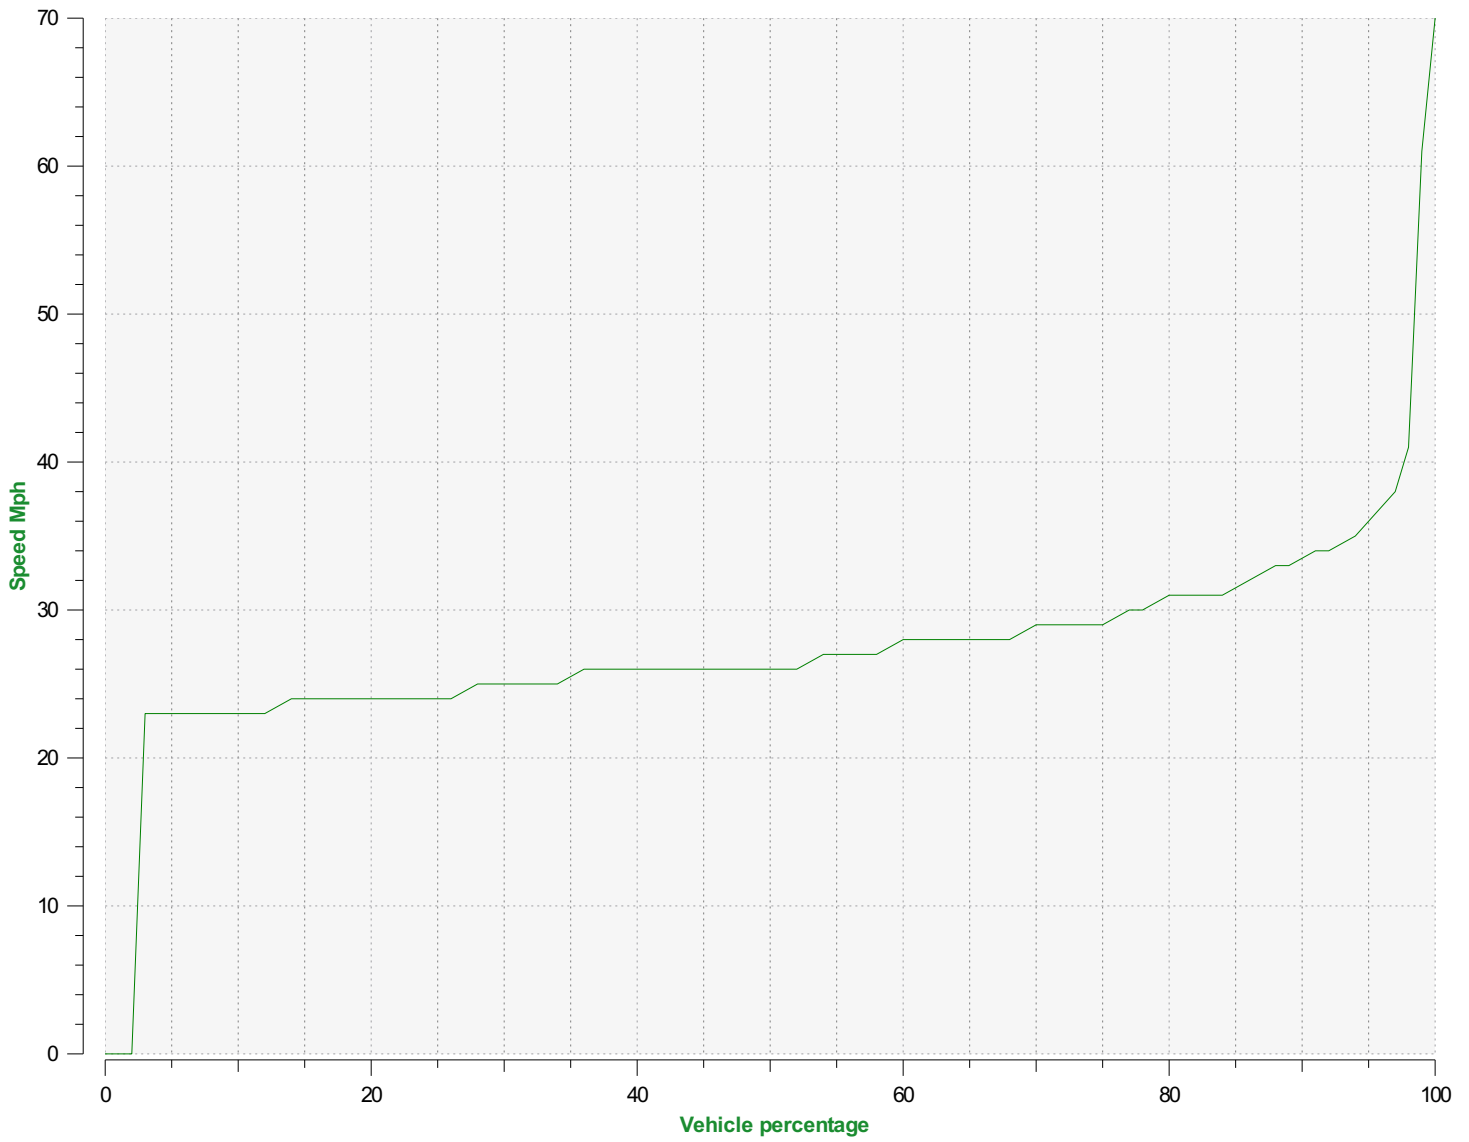

Location:

Comments:

Outgoing vehicles

Start date: Thursday, October 27, 2022 10:30 AM
End date: Monday, November 7, 2022 10:30 AM

Location:

Comments:

Speed percentiles (incoming)

V30: 25.00Mph **V50:** 26.00Mph **V85:** 31.00Mph