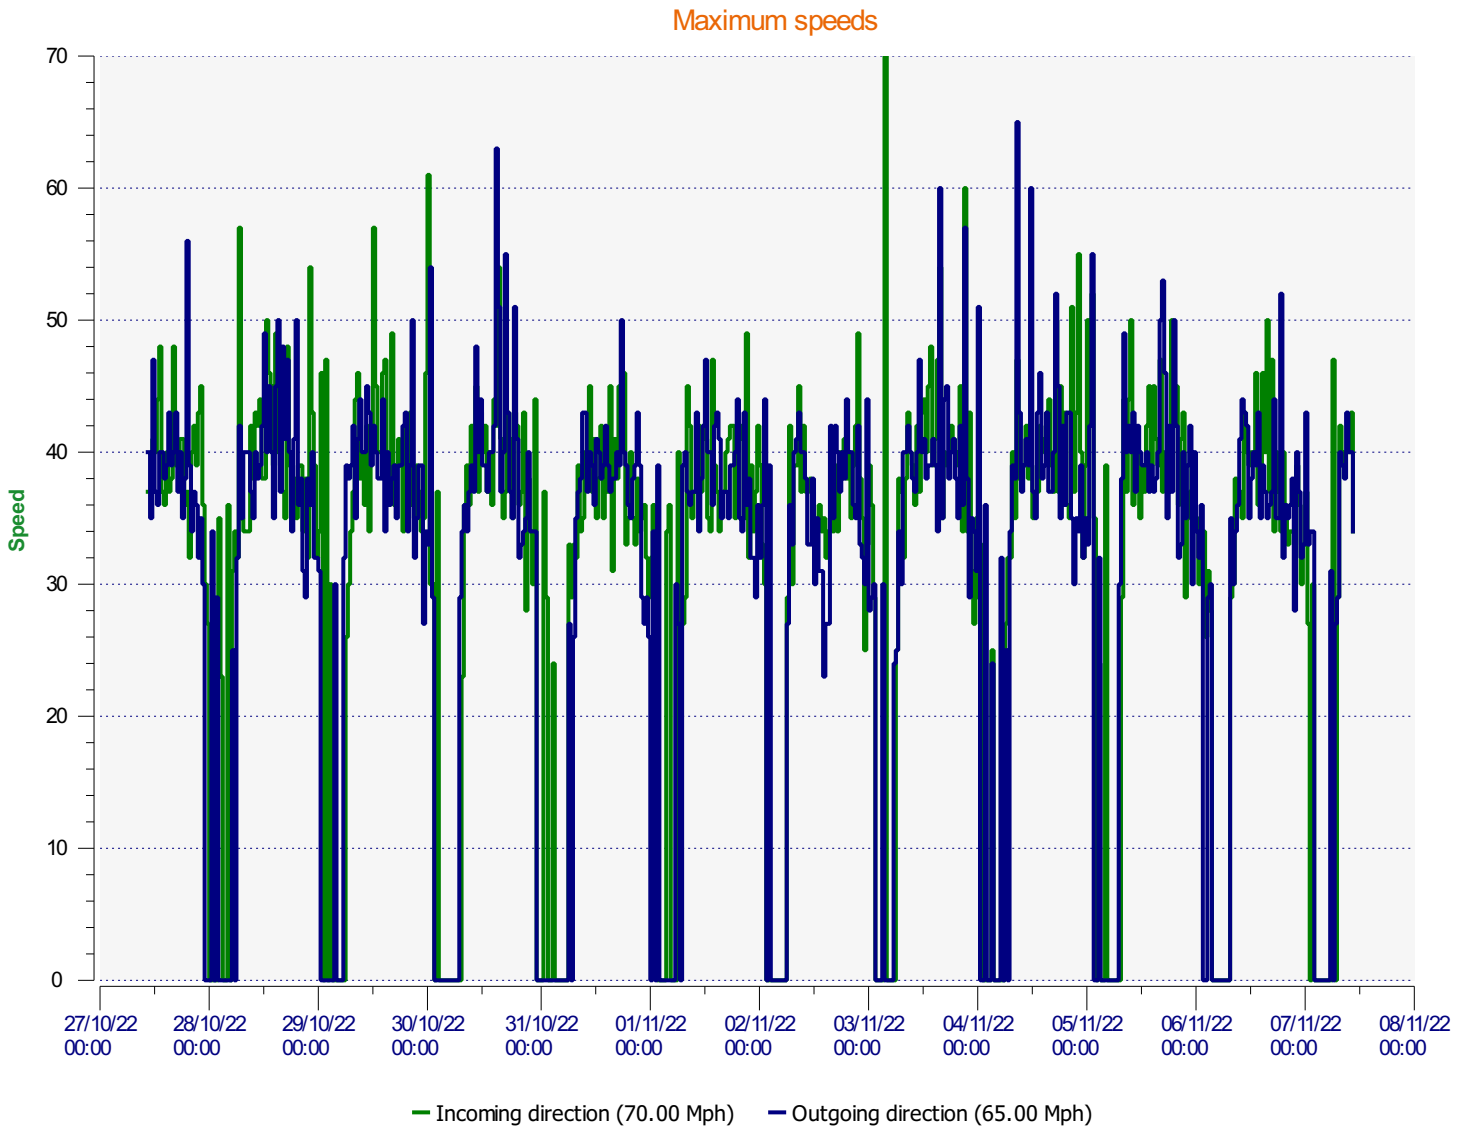

Location:

Comments:

Start date: Thursday, October 27, 2022 10:30 AM
End date: Monday, November 7, 2022 10:30 AM

Location:

Comments:

Start date: Thursday, October 27, 2022 10:30 AM
End date: Monday, November 7, 2022 10:30 AM

Location:

Comments:

Incoming vehicles

■	<= 30 Mph : 9,300 - (77.53 %)
■	31 - 35 Mph : 1,984 - (16.54 %)
■	36 - 40 Mph : 561 - (4.68 %)
■	41 - 45 Mph : 108 - (0.90 %)
■	46 - 65 Mph (et +) : 43 - (0.36 %)

Start date: Thursday, October 27, 2022 10:30 AM
End date: Monday, November 7, 2022 10:30 AM

Location:

Comments:

Outgoing vehicles

Start date: Thursday, October 27, 2022 10:30 AM
End date: Monday, November 7, 2022 10:30 AM

Location:

Comments:

Speed percentiles (incoming)

V30: 25.00Mph **V50:** 26.00Mph **V85:** 31.00Mph

Location: NFR 23 NB

Comments:

Start date: Thursday, October 27, 2022 10:30 AM
End date: Monday, November 7, 2022 10:30 AM

Location: NFR 23 NB

Comments:

Incoming vehicles

■	<= 30 Mph : 9,300 - (77.53 %)
■	31 - 35 Mph : 1,984 - (16.54 %)
■	36 - 40 Mph : 561 - (4.68 %)
■	41 - 45 Mph : 108 - (0.90 %)
■	46 - 65 Mph (et +) : 43 - (0.36 %)