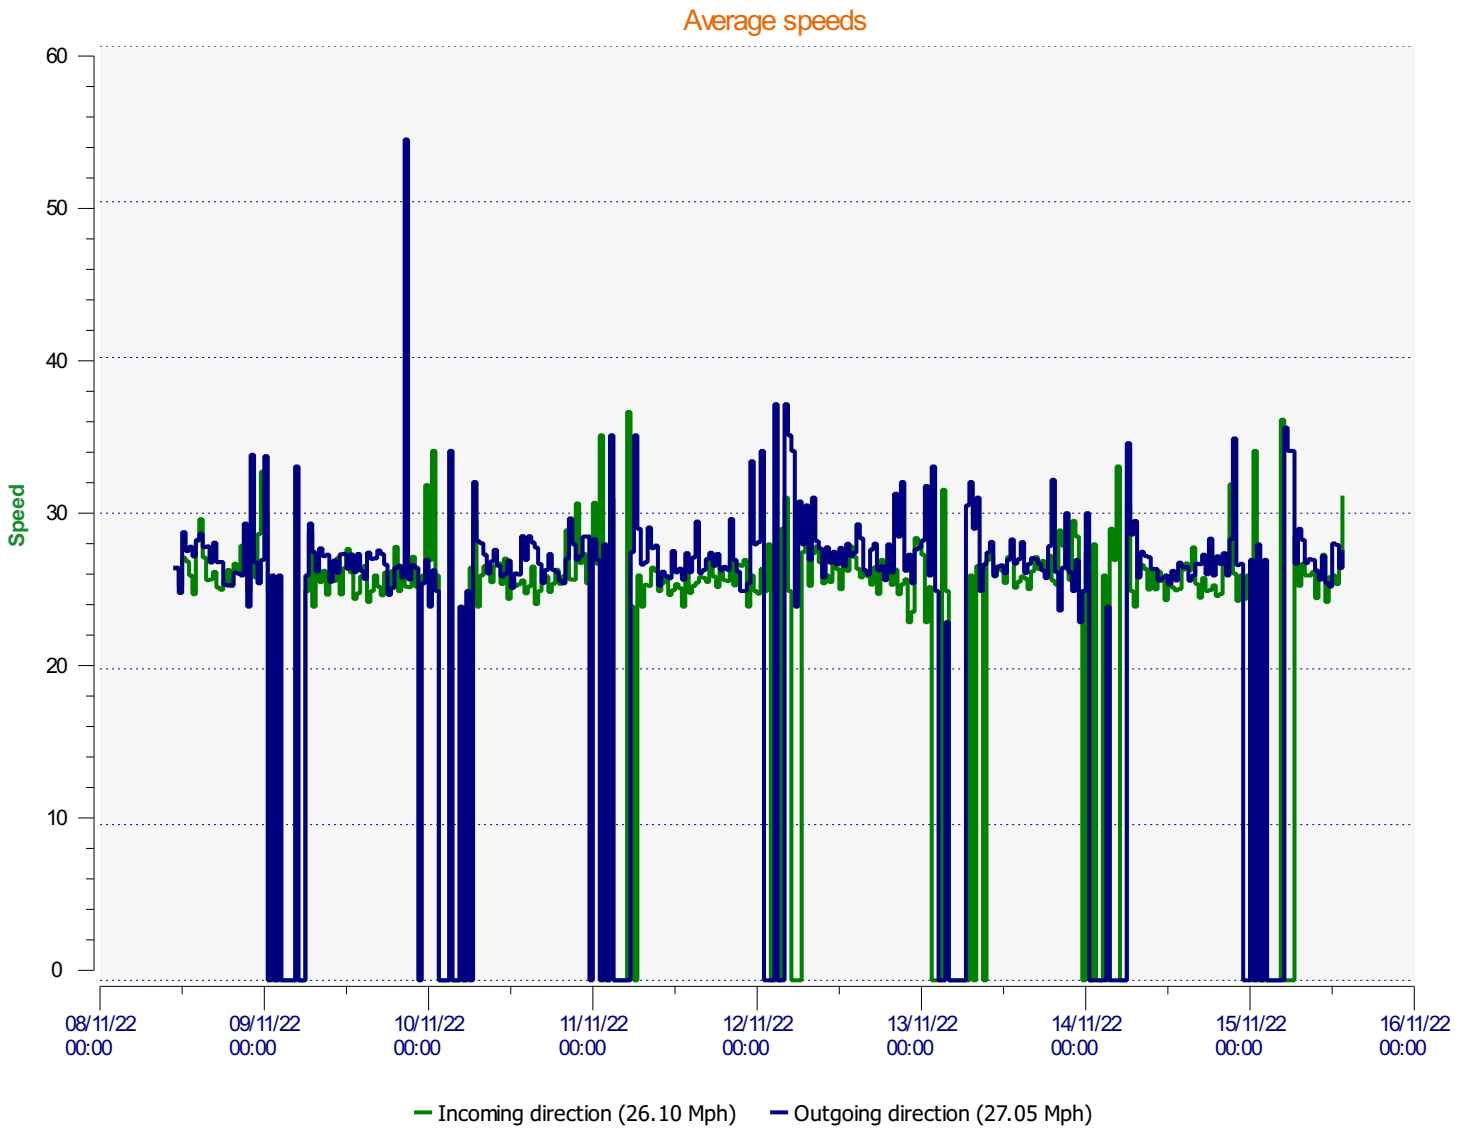

Location: NFR 23 NB

Comments:

Start date: Thursday, October 27, 2022 10:30 AM
End date: Monday, November 7, 2022 10:30 AM

Location: NFR 23 NB

Comments:

Incoming vehicles

■	<= 30 Mph : 9,300 - (77.53 %)
■	31 - 35 Mph : 1,984 - (16.54 %)
■	36 - 40 Mph : 561 - (4.68 %)
■	41 - 45 Mph : 108 - (0.90 %)
■	46 - 65 Mph (et +) : 43 - (0.36 %)

Start date: Thursday, October 27, 2022 10:30 AM
End date: Monday, November 7, 2022 10:30 AM

Location: NFR 23 NB

Comments:

Outgoing vehicles

Start date: Thursday, October 27, 2022 10:30 AM
End date: Monday, November 7, 2022 10:30 AM

Comments:

Speed percentile(outgoing)

V30: 26.00Mph **V50:** 28.00Mph **V85:** 33.00Mph

Start date: Thursday, October 27, 2022 10:30 AM
End date: Monday, November 7, 2022 10:30 AM

Location: NFR 23 NB

Comments:

Élan Cité

DÉTECTER • INFORMER • SÉCURISER

Start date: Tuesday, November 8, 2022 11:00 AM
End date: Tuesday, November 15, 2022 1:30 PM

Location:

Comments:

Start date: Tuesday, November 8, 2022 11:00 AM
End date: Tuesday, November 15, 2022 1:30 PM