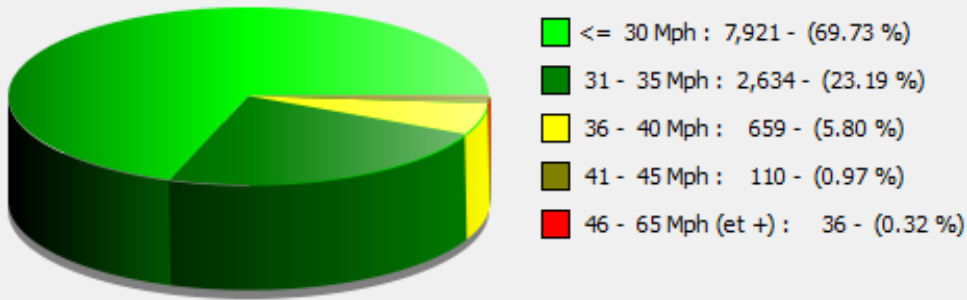

Outgoing vehicles

Start date: Thursday, October 27, 2022 10:30 AM
End date: Monday, November 7, 2022 10:30 AM

Location:

Comments: