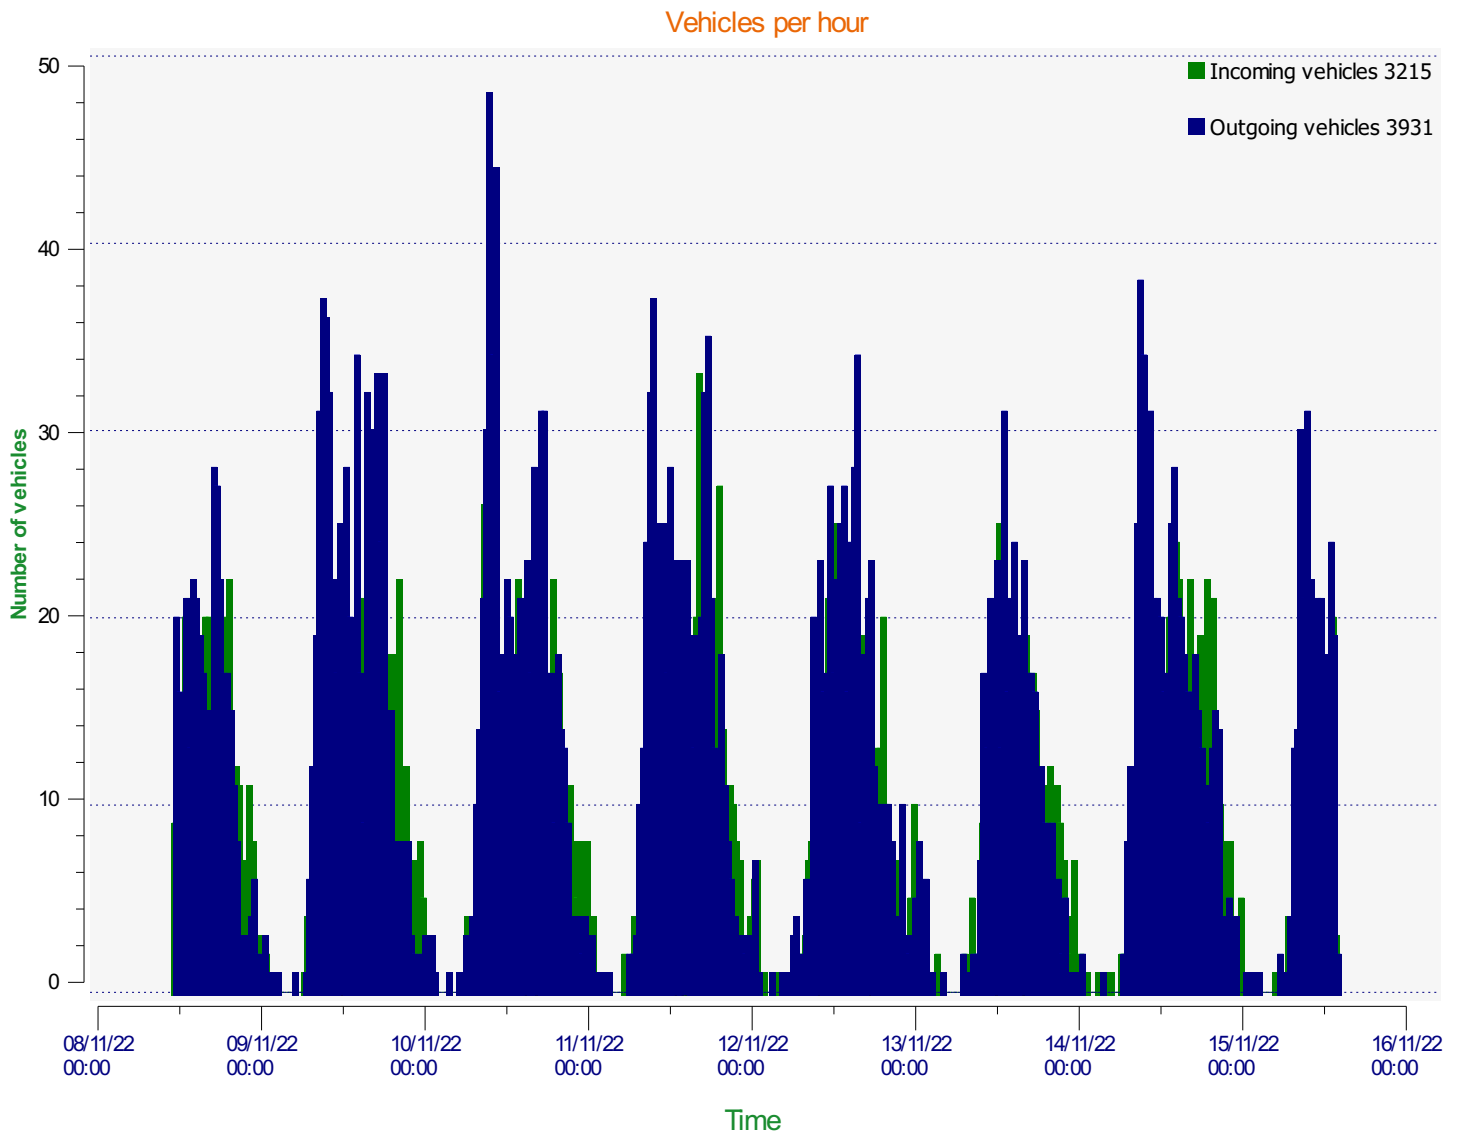

Location: NFR 23 NB

Comments:

Start date: Thursday, October 27, 2022 10:30 AM
End date: Monday, November 7, 2022 10:30 AM

Location: NFR 23 NB

Comments:

Incoming vehicles

■	<= 30 Mph : 9,300 - (77.53 %)
■	31 - 35 Mph : 1,984 - (16.54 %)
■	36 - 40 Mph : 561 - (4.68 %)
■	41 - 45 Mph : 108 - (0.90 %)
■	46 - 65 Mph (et +) : 43 - (0.36 %)

Start date: Thursday, October 27, 2022 10:30 AM
End date: Monday, November 7, 2022 10:30 AM

Location: NFR 23 NB

Comments:

Outgoing vehicles

Start date: Thursday, October 27, 2022 10:30 AM
End date: Monday, November 7, 2022 10:30 AM

Location:

Comments:

Start date: Tuesday, November 8, 2022 11:00 AM
End date: Tuesday, November 15, 2022 1:30 PM

Location:

Comments:

Start date: Tuesday, November 8, 2022 11:00 AM
End date: Tuesday, November 15, 2022 1:30 PM

Location:

Comments:

Incoming vehicles

■	<= 30 Mph : 2,823 - (87.81 %)
■	31 - 35 Mph : 334 - (10.39 %)
■	36 - 40 Mph : 45 - (1.40 %)
■	41 - 45 Mph : 8 - (0.25 %)
■	46 - 65 Mph (et +) : 5 - (0.16 %)

Start date: Tuesday, November 8, 2022 11:00 AM
End date: Tuesday, November 15, 2022 1:30 PM