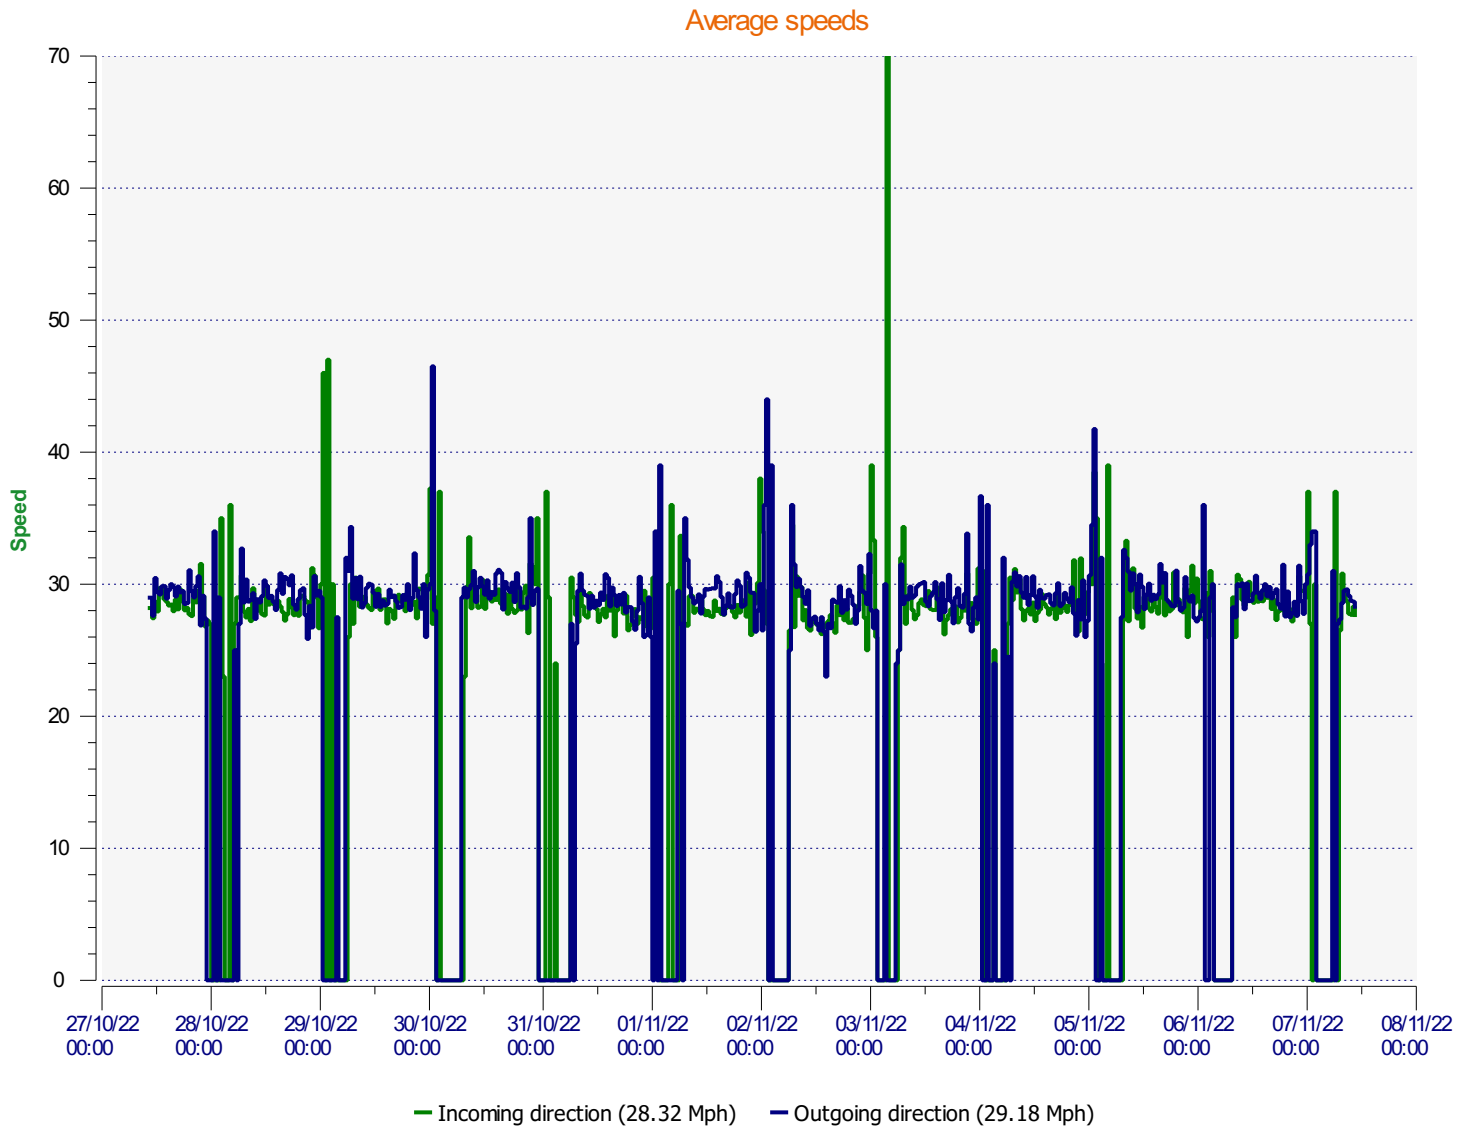

End date: Monday, November 7, 2022 10:30 AM

Location:

Comments:

Élan Cité

DÉTECTER • INFORMER • SÉCURISER

Start date: Thursday, October 27, 2022 10:30 AM
End date: Monday, November 7, 2022 10:30 AM

Location: NFR 23 NB

Comments:

Start date: Thursday, October 27, 2022 10:30 AM
End date: Monday, November 7, 2022 10:30 AM

Location: NFR 23 NB

Comments:

Start date: Thursday, October 27, 2022 10:30 AM
End date: Monday, November 7, 2022 10:30 AM

Location: NFR 23 NB

Comments:

Start date: Thursday, October 27, 2022 10:30 AM
End date: Monday, November 7, 2022 10:30 AM

Location: NFR 23 NB

Comments:

Incoming vehicles

■	<= 30 Mph : 9,300 - (77.53 %)
■	31 - 35 Mph : 1,984 - (16.54 %)
■	36 - 40 Mph : 561 - (4.68 %)
■	41 - 45 Mph : 108 - (0.90 %)
■	46 - 65 Mph (et +) : 43 - (0.36 %)