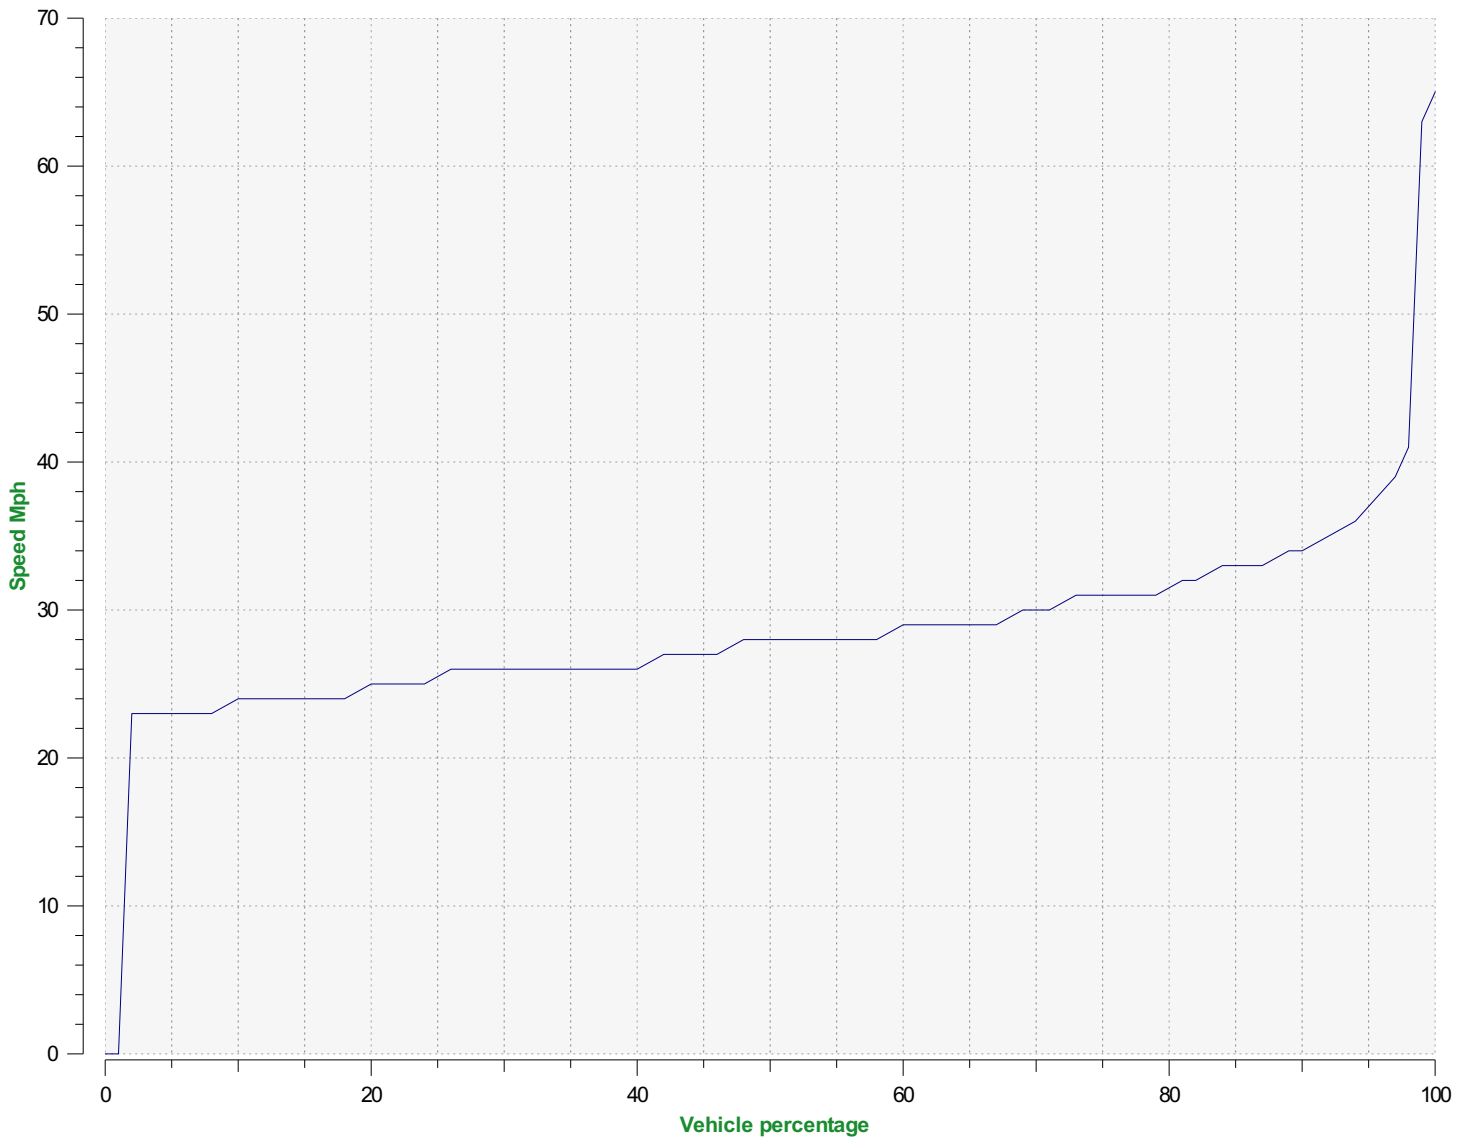

Location: NFR 23 NB

Comments:

Start date: Thursday, October 27, 2022 10:30 AM
End date: Monday, November 7, 2022 10:30 AM

Location: NFR 23 NB

Comments:

Incoming vehicles

■	<= 30 Mph : 9,300 - (77.53 %)
■	31 - 35 Mph : 1,984 - (16.54 %)
■	36 - 40 Mph : 561 - (4.68 %)
■	41 - 45 Mph : 108 - (0.90 %)
■	46 - 65 Mph (et +) : 43 - (0.36 %)

Start date: Thursday, October 27, 2022 10:30 AM
End date: Monday, November 7, 2022 10:30 AM

Location: NFR 23 NB

Comments:

Outgoing vehicles

Start date: Thursday, October 27, 2022 10:30 AM
End date: Monday, November 7, 2022 10:30 AM

Location: NFR 23 NB

Comments:

Speed percentiles (incoming)

V30: 25.00Mph **V50:** 26.00Mph **V85:** 31.00Mph

Start date: Thursday, October 27, 2022 10:30 AM

End date: Monday, November 7, 2022 10:30 AM

Location: NFR 23 NB

Comments:

Speed percentile(outgoing)

V30: 26.00Mph **V50:** 28.00Mph **V85:** 33.00Mph

Start date: Thursday, October 27, 2022 10:30 AM
End date: Monday, November 7, 2022 10:30 AM

Location: NFR 23 NB

Comments: