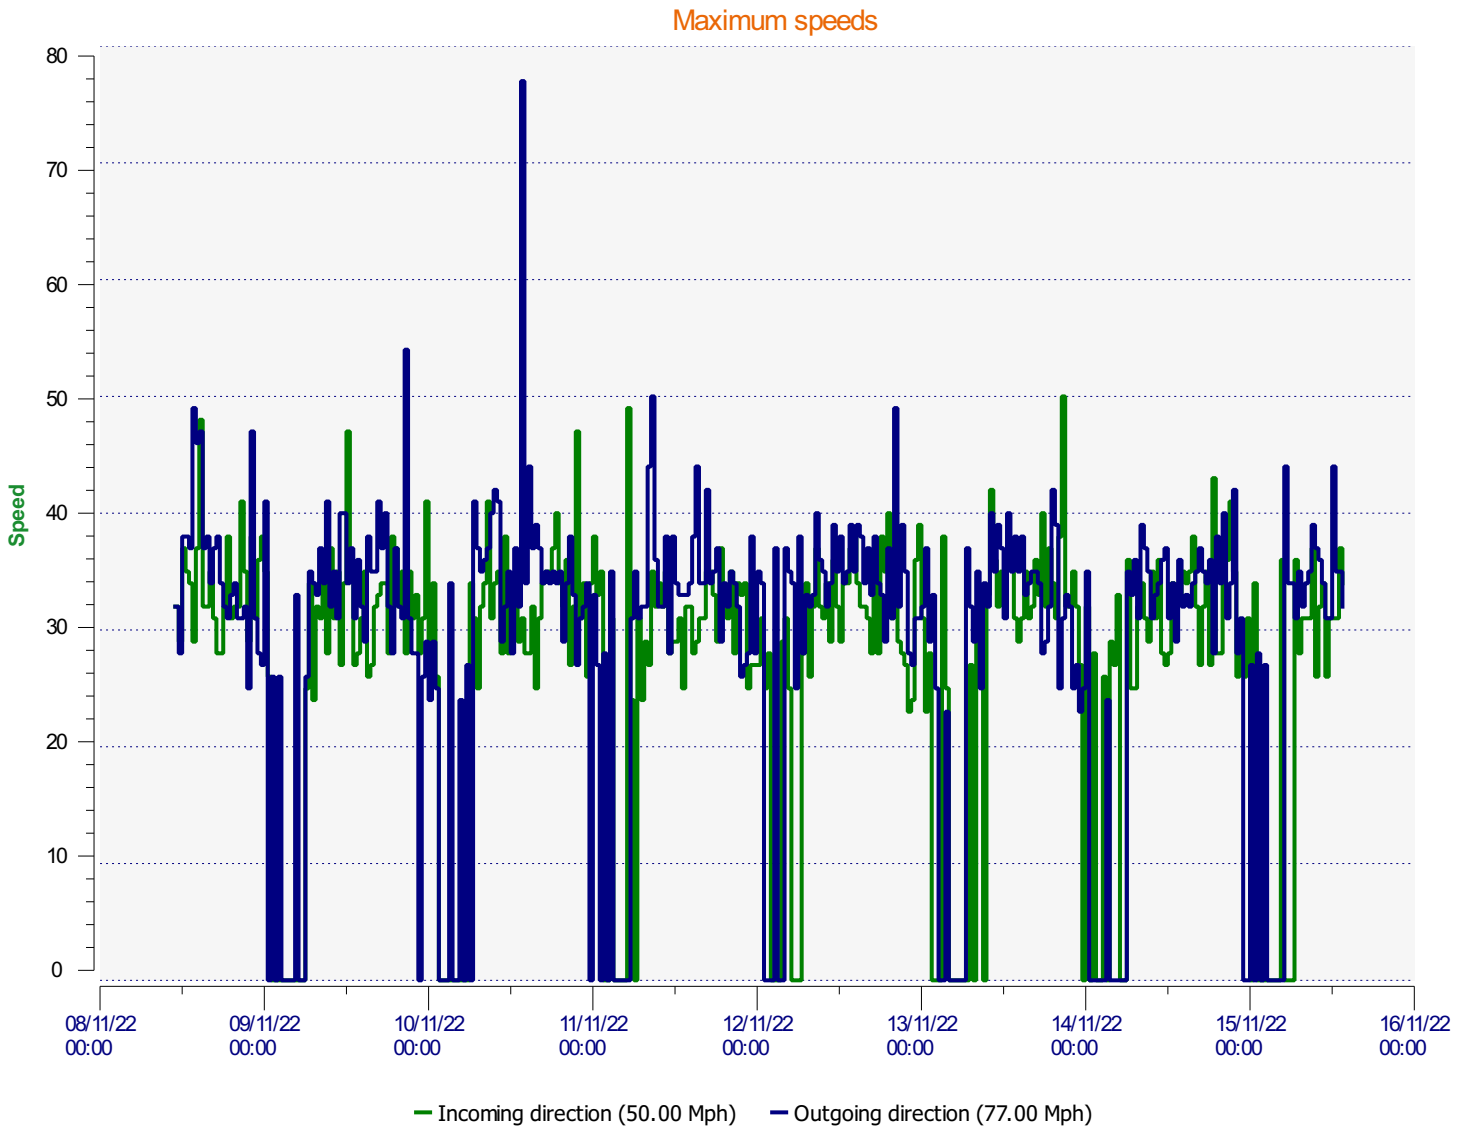

Start date: Tuesday, November 8, 2022 11:00 AM
End date: Tuesday, November 15, 2022 1:30 PM

Location:

Comments: