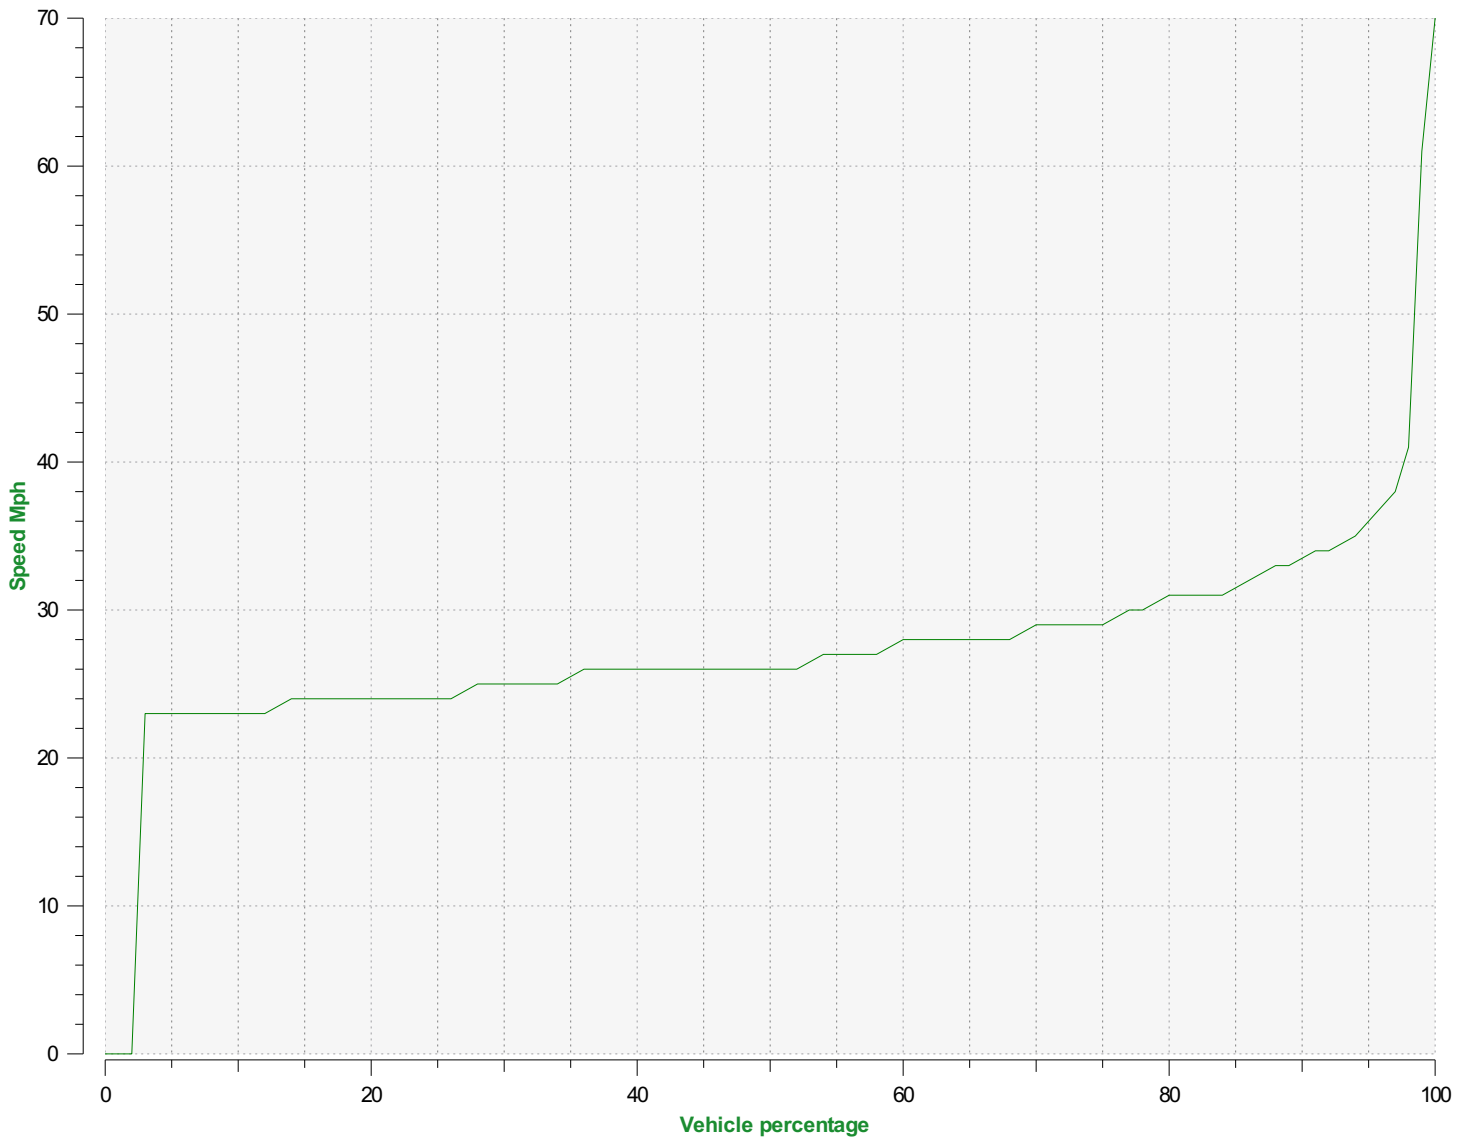

Location: NFR 23 NB

Comments:

Start date: Thursday, October 27, 2022 10:30 AM
End date: Monday, November 7, 2022 10:30 AM

Location: NFR 23 NB

Comments:

Incoming vehicles

■	<= 30 Mph : 9,300 - (77.53 %)
■	31 - 35 Mph : 1,984 - (16.54 %)
■	36 - 40 Mph : 561 - (4.68 %)
■	41 - 45 Mph : 108 - (0.90 %)
■	46 - 65 Mph (et +) : 43 - (0.36 %)

Start date: Thursday, October 27, 2022 10:30 AM
End date: Monday, November 7, 2022 10:30 AM

Location: NFR 23 NB

Comments:

Outgoing vehicles

Start date: Thursday, October 27, 2022 10:30 AM
End date: Monday, November 7, 2022 10:30 AM

Location: NFR 23 NB

Comments:

Speed percentiles (incoming)

V30: 25.00Mph **V50:** 26.00Mph **V85:** 31.00Mph

Start date: Thursday, October 27, 2022 10:30 AM

End date: Monday, November 7, 2022 10:30 AM

Location: NFR 23 NB