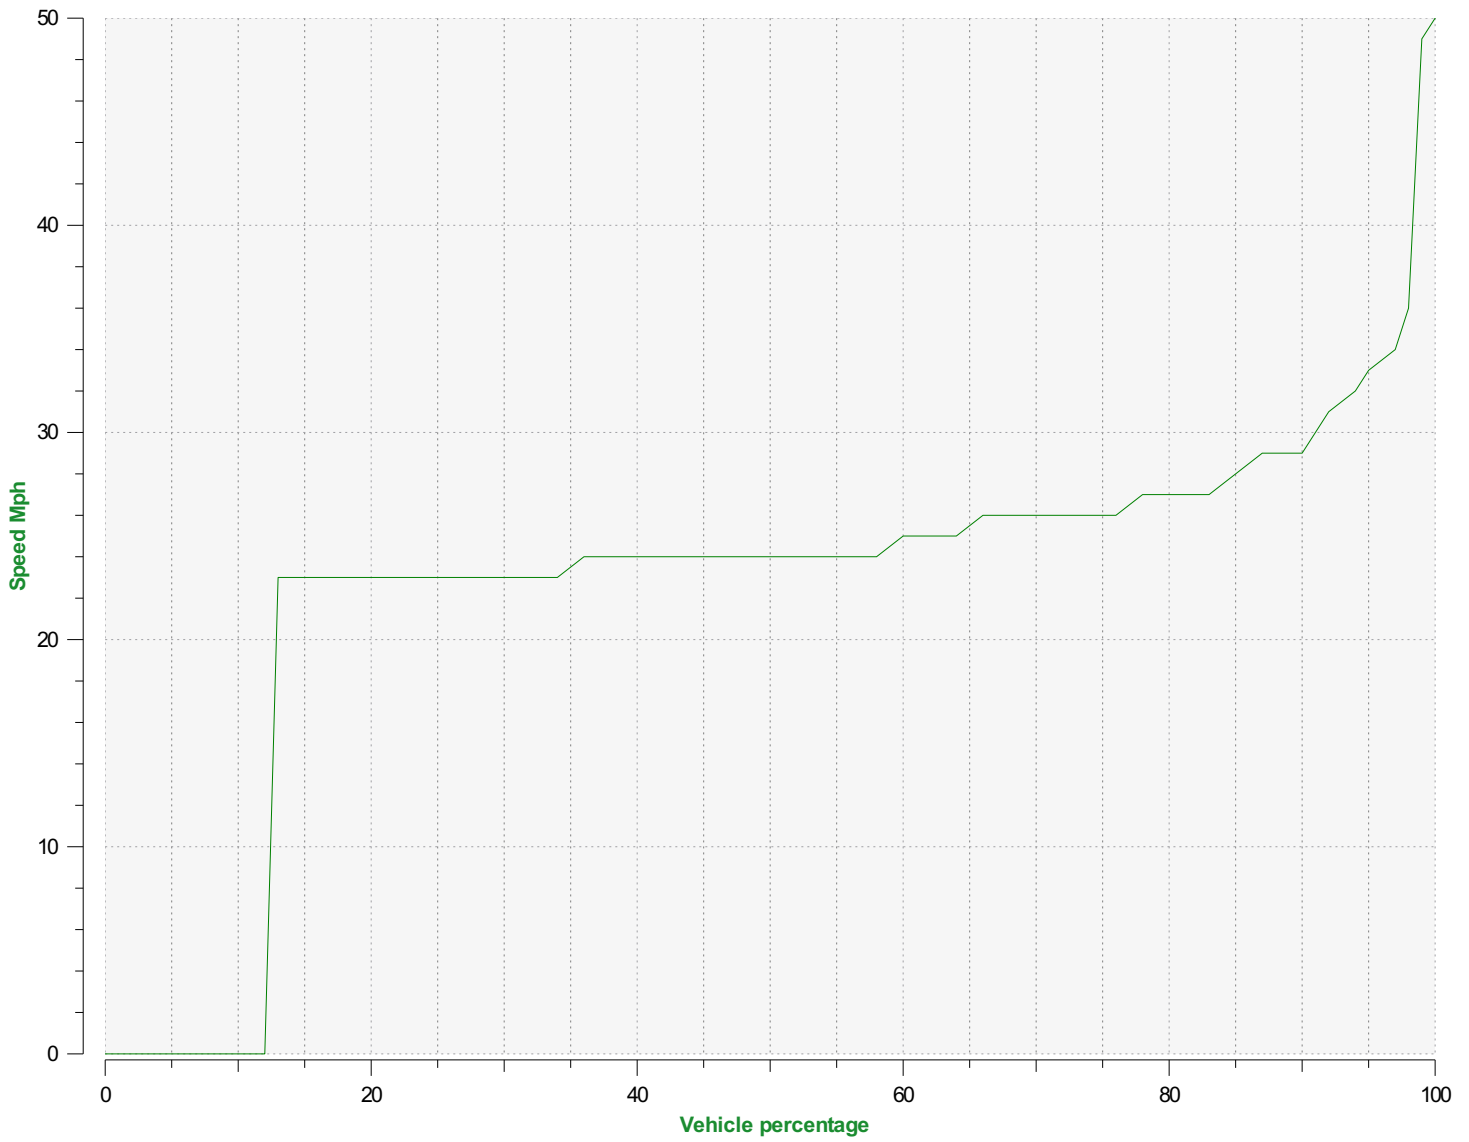

Location:

Comments:

Outgoing vehicles

Start date: Tuesday, November 8, 2022 11:00 AM
End date: Tuesday, November 15, 2022 1:30 PM

Location:

Comments:

Speed percentiles (incoming)

V30: 23.00Mph **V50:** 24.00Mph **V85:** 28.00Mph

Start date: Tuesday, November 8, 2022 11:00 AM

End date: Tuesday, November 15, 2022 1:30 PM

Location:

Comments:

Speed percentile(outgoing)

V30: 24.00Mph **V50:** 25.00Mph **V85:** 29.00Mph

Start date: Tuesday, November 8, 2022 11:00 AM
End date: Tuesday, November 15, 2022 1:30 PM