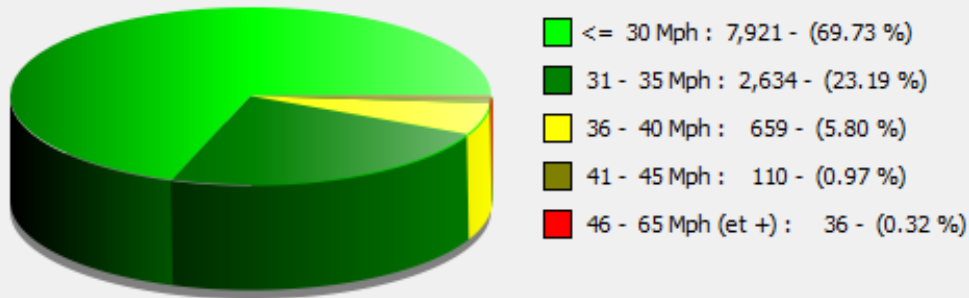

Outgoing vehicles

Start date: Thursday, October 27, 2022 10:30 AM
End date: Monday, November 7, 2022 10:30 AM

Location: NFR 23 NB

Comments: