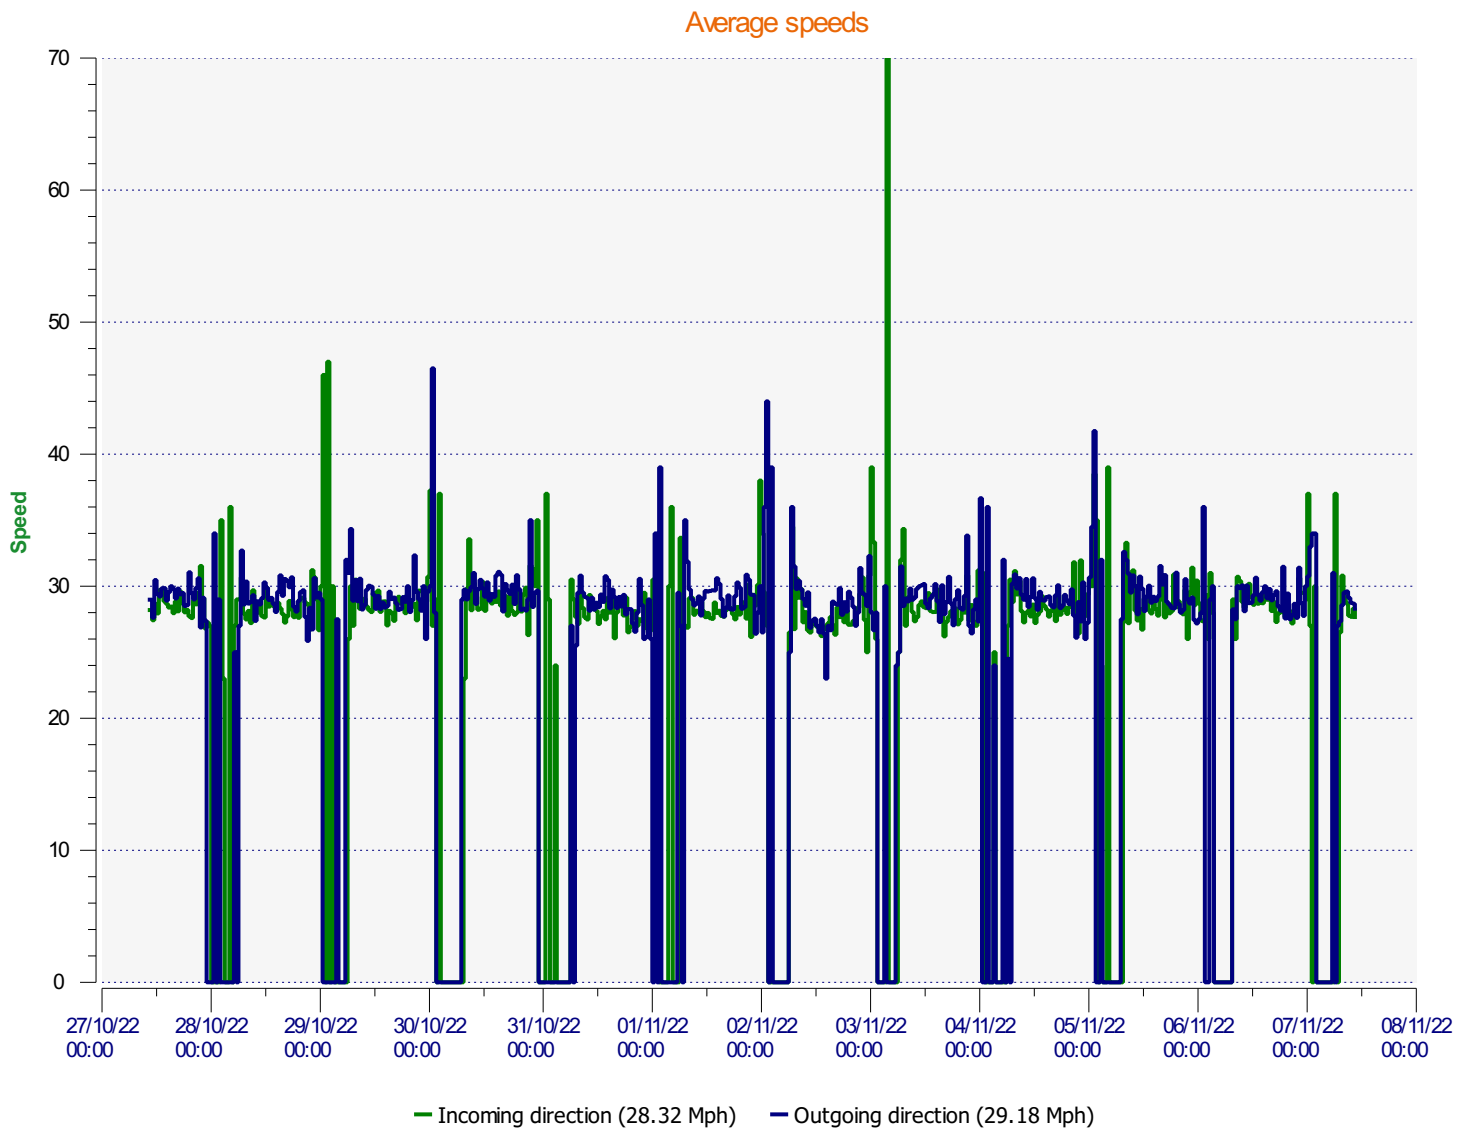

Start date: Thursday, October 27, 2022 10:30 AM
End date: Monday, November 7, 2022 10:30 AM

Location:

Comments: