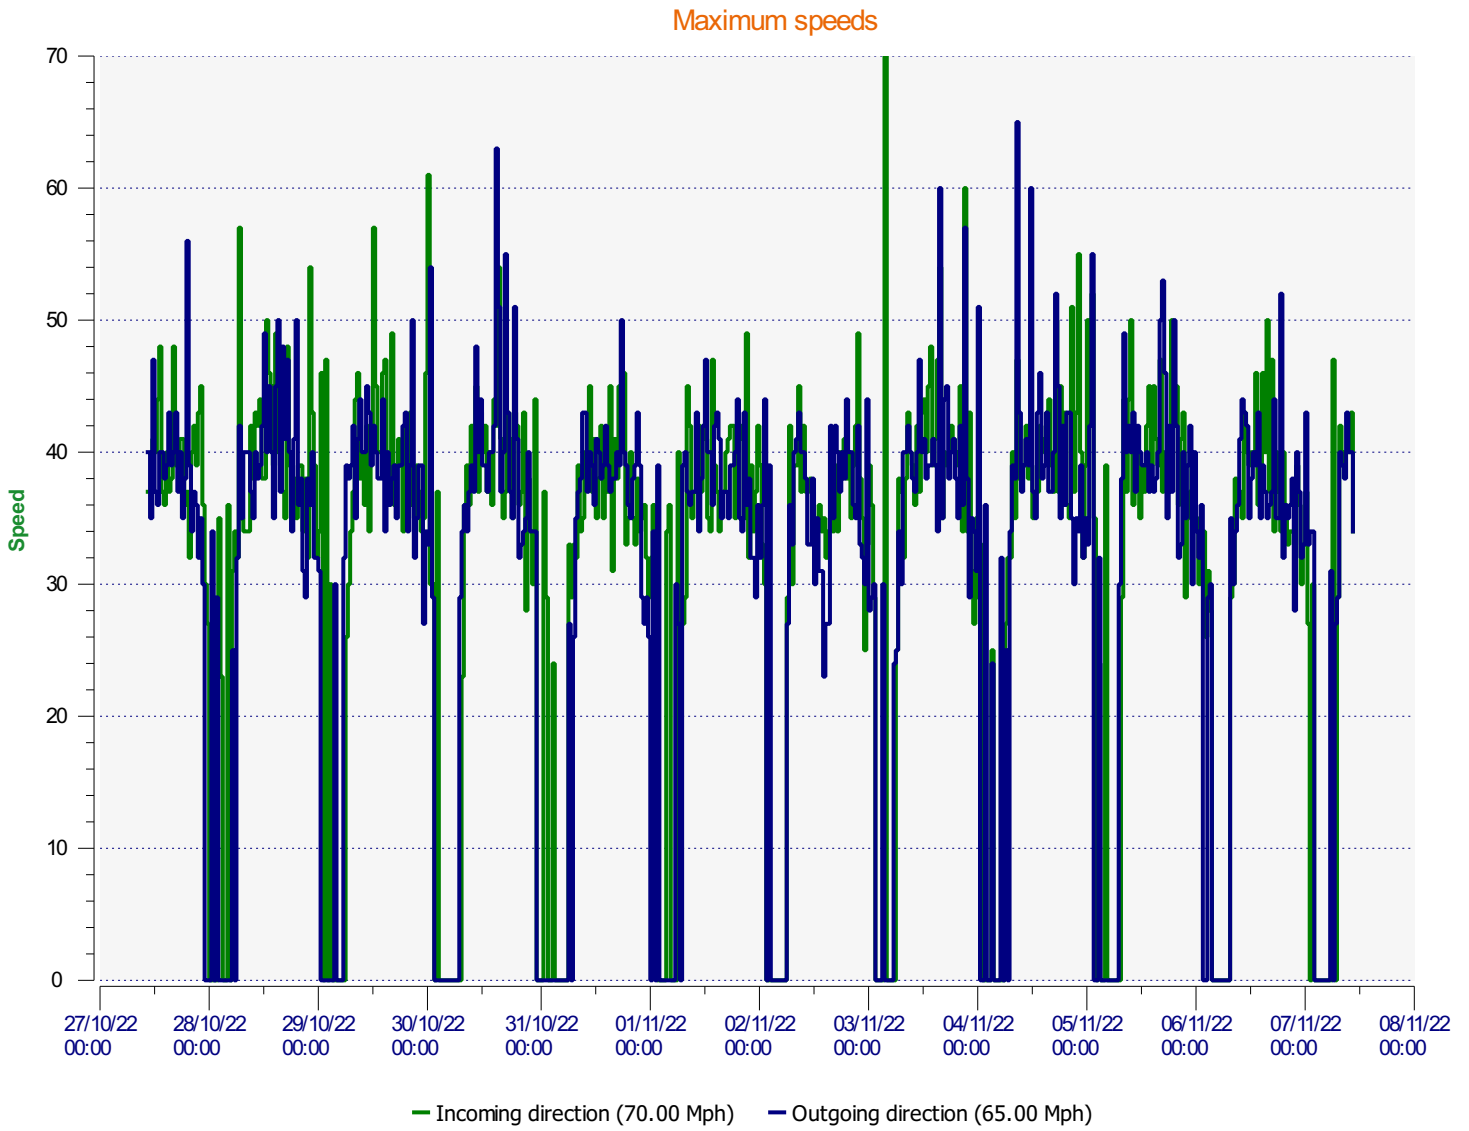

End date: Monday, November 7, 2022 10:30 AM

Location:

Comments:

Élan Cité

DÉTECTER • INFORMER • SÉCURISER

Start date: Thursday, October 27, 2022 10:30 AM
End date: Monday, November 7, 2022 10:30 AM

Location: NFR 23 NB

Comments:

Start date: Thursday, October 27, 2022 10:30 AM
End date: Monday, November 7, 2022 10:30 AM

Location: NFR 23 NB

Comments:

Start date: Thursday, October 27, 2022 10:30 AM
End date: Monday, November 7, 2022 10:30 AM

Location: NFR 23 NB

Comments:

Start date: Thursday, October 27, 2022 10:30 AM
End date: Monday, November 7, 2022 10:30 AM

Location: NFR 23 NB

Comments:

Incoming vehicles

■	<= 30 Mph : 9,300 - (77.53 %)
■	31 - 35 Mph : 1,984 - (16.54 %)
■	36 - 40 Mph : 561 - (4.68 %)
■	41 - 45 Mph : 108 - (0.90 %)
■	46 - 65 Mph (et +) : 43 - (0.36 %)

Start date: Thursday, October 27, 2022 10:30 AM
End date: Monday, November 7, 2022 10:30 AM

Location: NFR 23 NB

Comments:

Outgoing vehicles

Start date: Thursday, October 27, 2022 10:30 AM
End date: Monday, November 7, 2022 10:30 AM