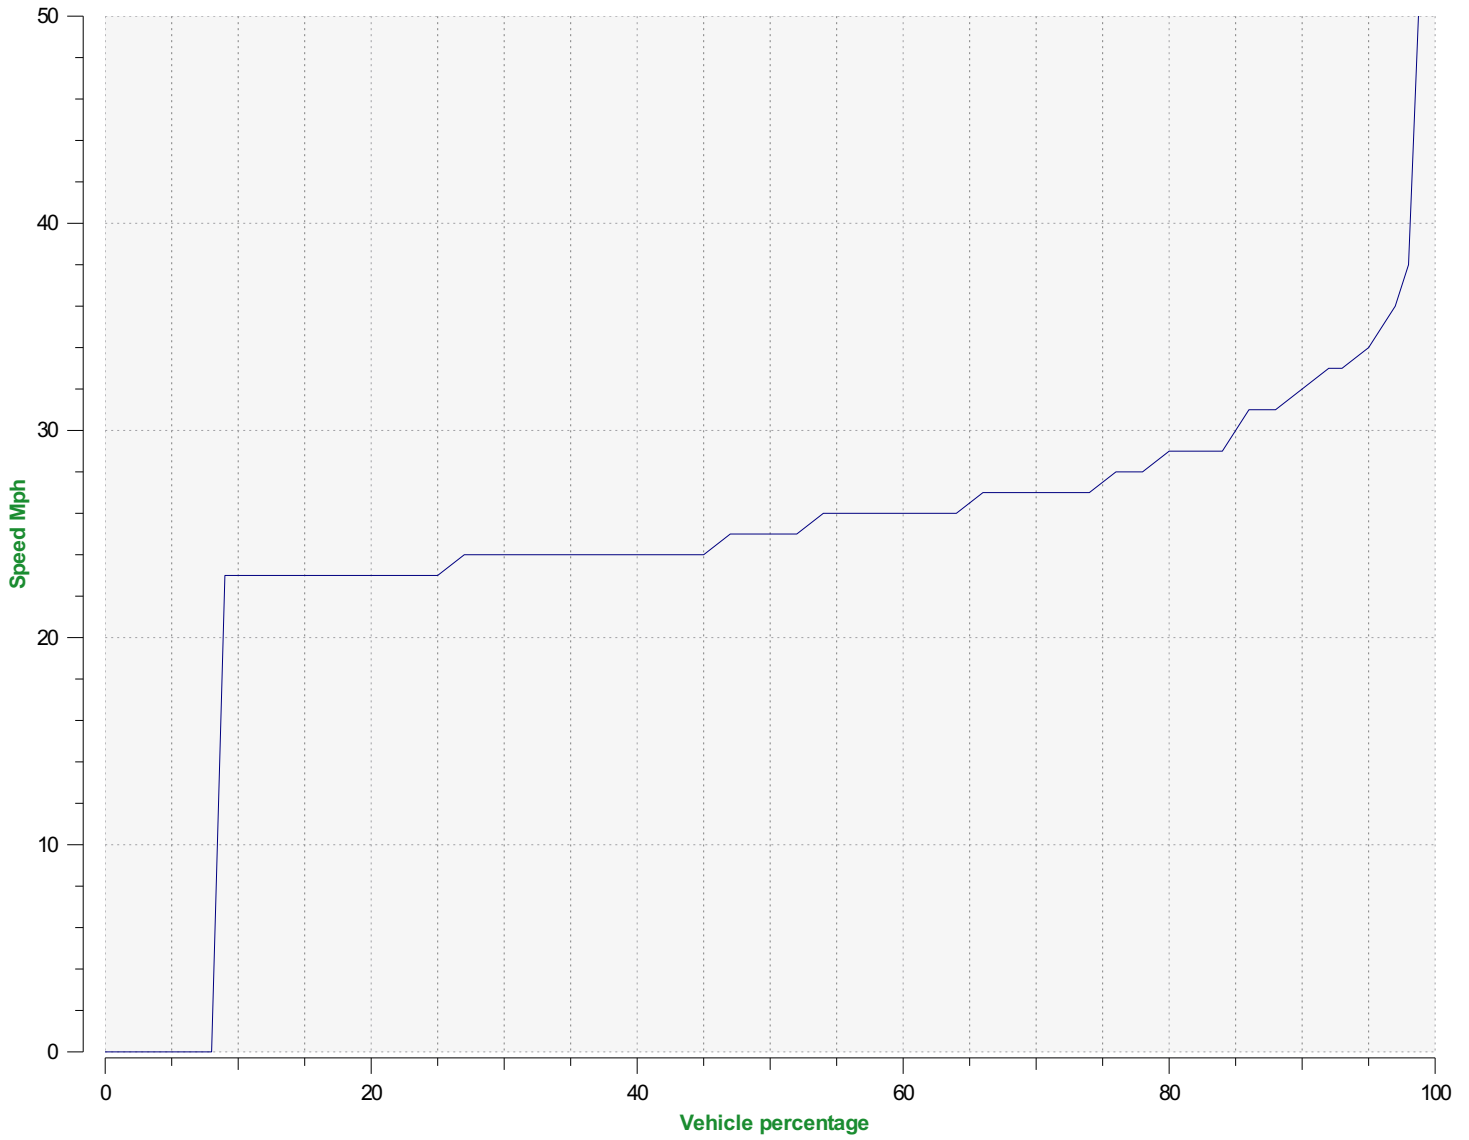

Location:

Comments:

Outgoing vehicles

Start date: Tuesday, November 8, 2022 11:00 AM
End date: Tuesday, November 15, 2022 1:30 PM

Location:

Comments:

Speed percentiles (incoming)

V30: 23.00Mph **V50:** 24.00Mph **V85:** 28.00Mph

Start date: Tuesday, November 8, 2022 11:00 AM

End date: Tuesday, November 15, 2022 1:30 PM

Location:

Comments:

Speed percentile(outgoing)

V30: 24.00Mph **V50:** 25.00Mph **V85:** 29.00Mph

Start date: Tuesday, November 8, 2022 11:00 AM
End date: Tuesday, November 15, 2022 1:30 PM