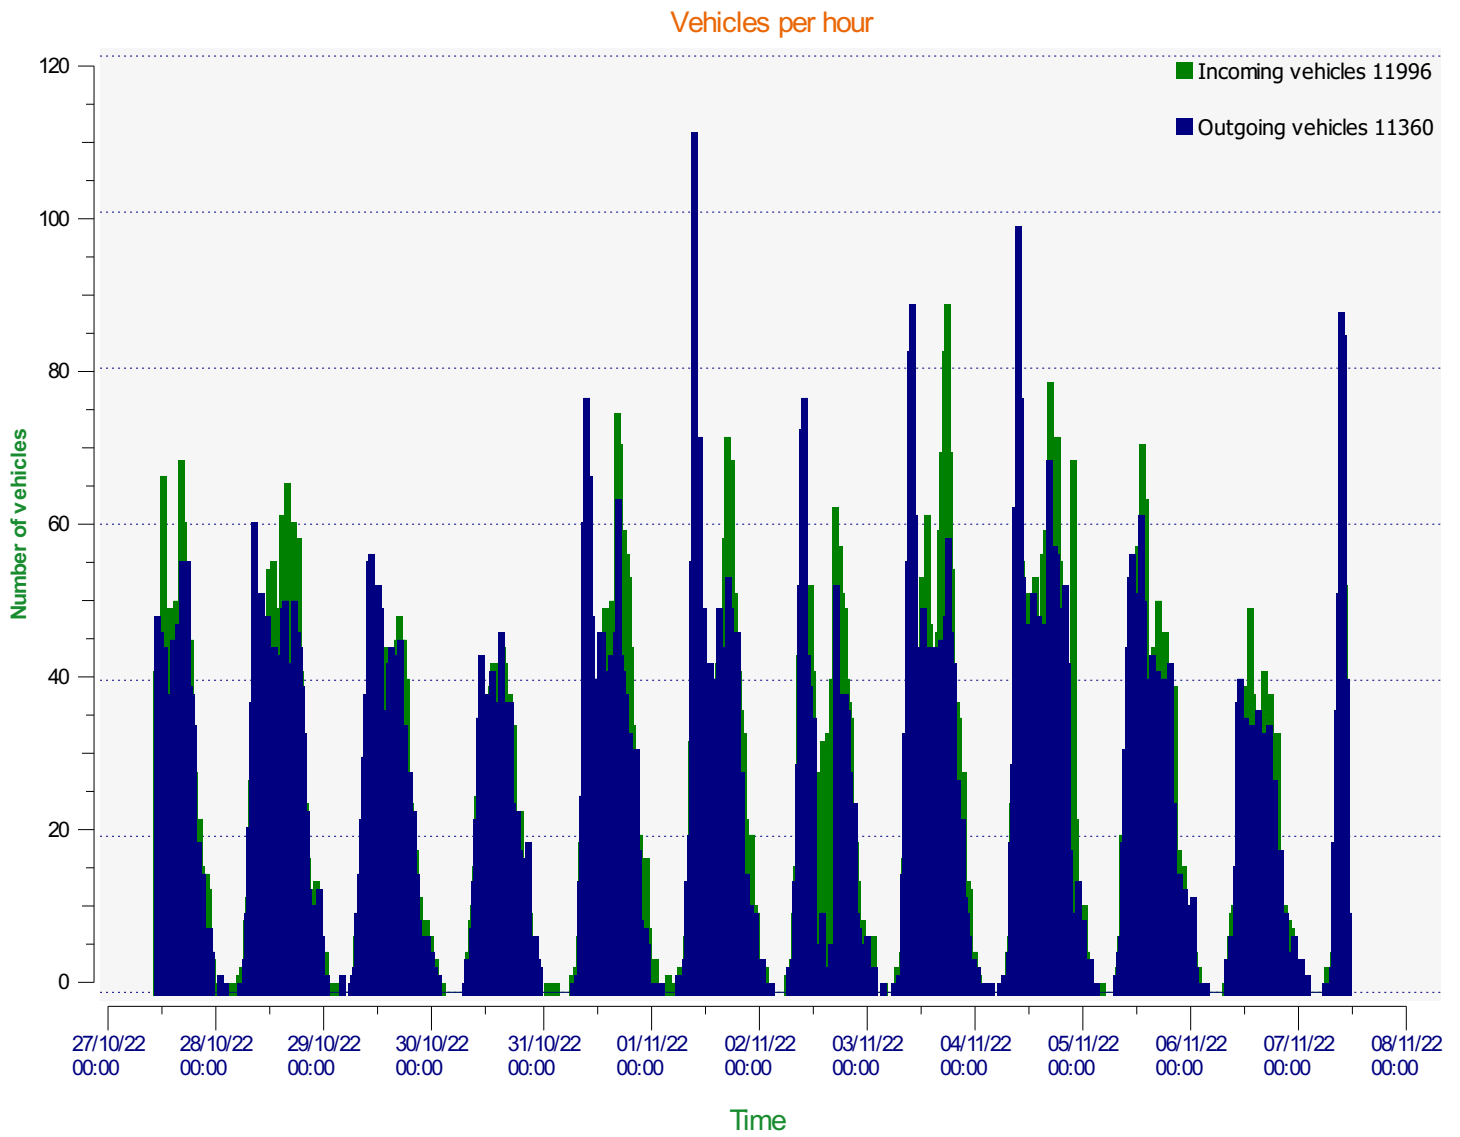

Comments:

Start date: Thursday, October 27, 2022 10:30 AM
End date: Monday, November 7, 2022 10:30 AM

Location: NFR 23 NB

Comments:

Start date: Thursday, October 27, 2022 10:30 AM
End date: Monday, November 7, 2022 10:30 AM

Location: NFR 23 NB

Comments:

Start date: Thursday, October 27, 2022 10:30 AM
End date: Monday, November 7, 2022 10:30 AM

Location: NFR 23 NB

Comments:

Incoming vehicles

■	<= 30 Mph : 9,300 - (77.53 %)
■	31 - 35 Mph : 1,984 - (16.54 %)
■	36 - 40 Mph : 561 - (4.68 %)
■	41 - 45 Mph : 108 - (0.90 %)
■	46 - 65 Mph (et +) : 43 - (0.36 %)

Start date: Thursday, October 27, 2022 10:30 AM
End date: Monday, November 7, 2022 10:30 AM

Location: NFR 23 NB

Comments:

Outgoing vehicles

Start date: Thursday, October 27, 2022 10:30 AM
End date: Monday, November 7, 2022 10:30 AM