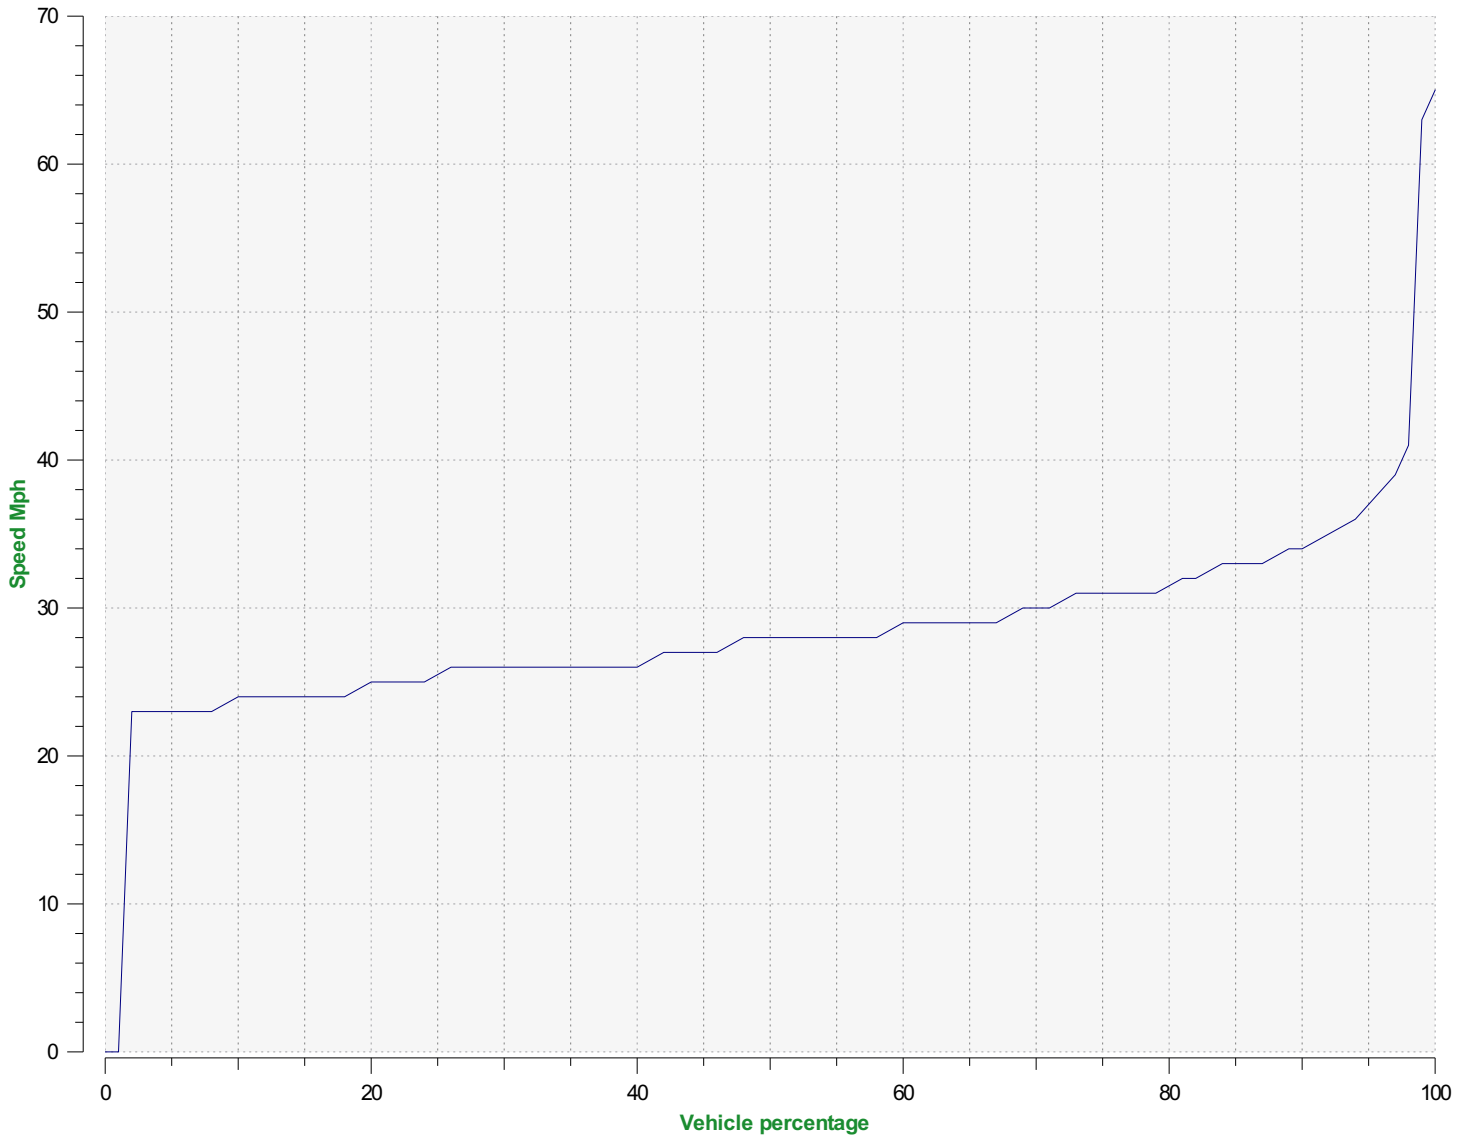

Speed percentile(outgoing)

V30: 26.00Mph **V50:** 28.00Mph **V85:** 33.00Mph

Start date: Thursday, October 27, 2022 10:30 AM

End date: Monday, November 7, 2022 10:30 AM

Location:

Comments: