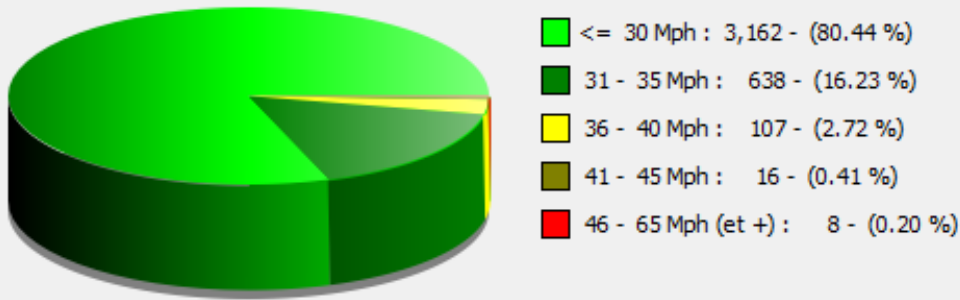

Outgoing vehicles

Start date: Tuesday, November 8, 2022 11:00 AM
End date: Tuesday, November 15, 2022 1:30 PM

Location:

Comments: