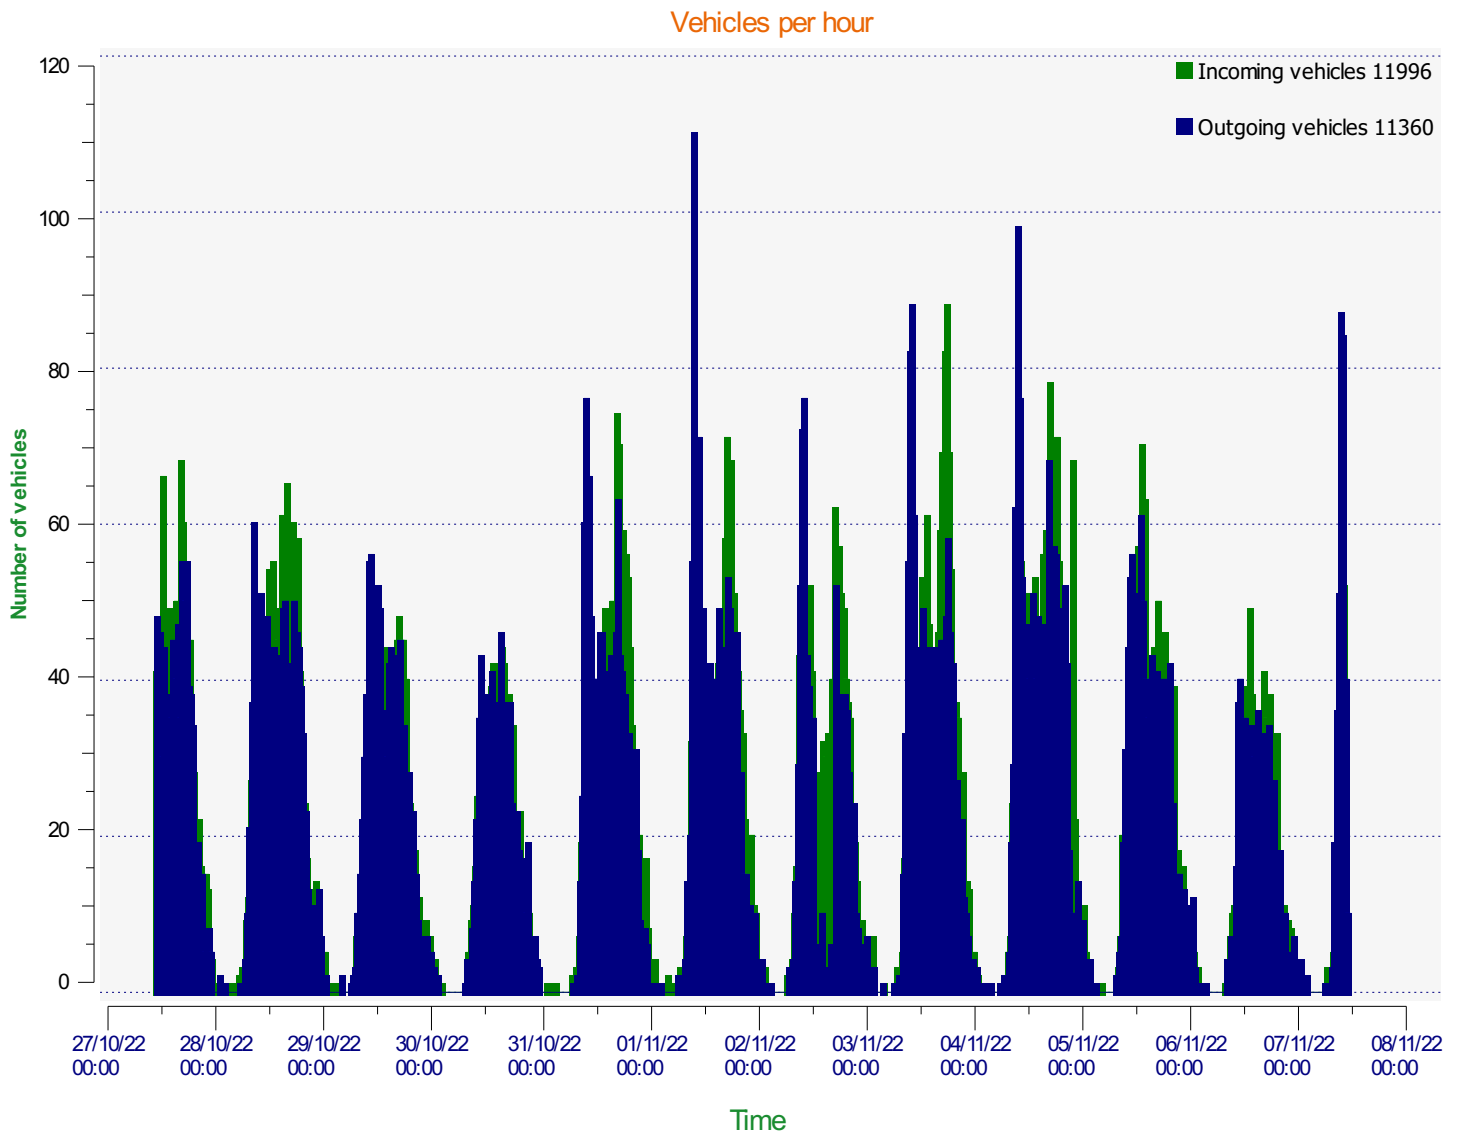

Location:

Comments:

Start date: Thursday, October 27, 2022 10:30 AM
End date: Monday, November 7, 2022 10:30 AM

Location:

Comments:

Start date: Thursday, October 27, 2022 10:30 AM
End date: Monday, November 7, 2022 10:30 AM

Location:

Comments:

Incoming vehicles

■	<= 30 Mph : 9,300 - (77.53 %)
■	31 - 35 Mph : 1,984 - (16.54 %)
■	36 - 40 Mph : 561 - (4.68 %)
■	41 - 45 Mph : 108 - (0.90 %)
■	46 - 65 Mph (et +) : 43 - (0.36 %)

Start date: Thursday, October 27, 2022 10:30 AM
End date: Monday, November 7, 2022 10:30 AM

Location:

Comments:

Outgoing vehicles

Start date: Thursday, October 27, 2022 10:30 AM
End date: Monday, November 7, 2022 10:30 AM

Location:

Comments:

Speed percentiles (incoming)

V30: 25.00Mph **V50:** 26.00Mph **V85:** 31.00Mph

Start date: Thursday, October 27, 2022 10:30 AM
End date: Monday, November 7, 2022 10:30 AM

Location: NFR 23 NB

Comments:

Outgoing vehicles

Start date: Thursday, October 27, 2022 10:30 AM
End date: Monday, November 7, 2022 10:30 AM